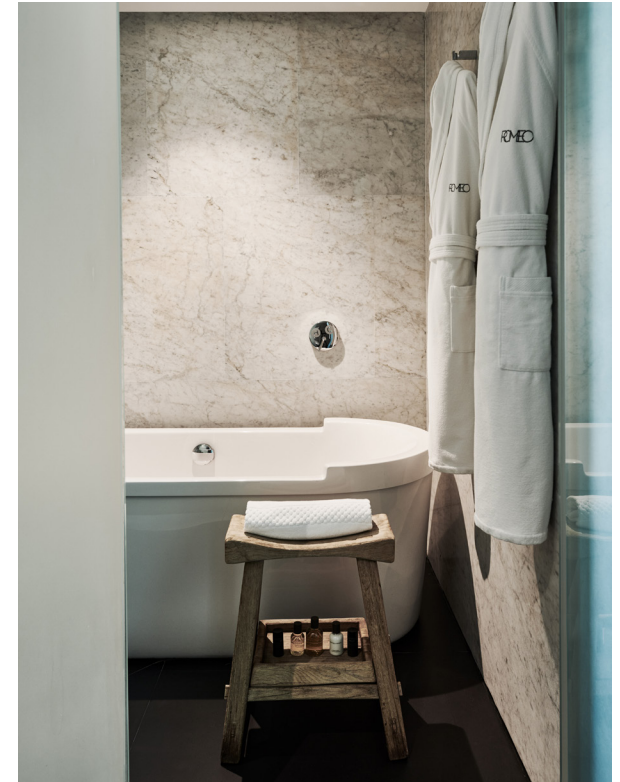

DELUXE SUITE CASTLE VIEW

Located on the seventh and eighth floors, the Deluxe Suites Castle View, spacious and bright, offer a view of the hill of Naples with Castel Sant'Elmo. Divided into two rooms, these suites are made up of two bedrooms with king-size beds, a bathroom with shower, a bathroom with tub and shower, a service bathroom and a comfortable living room, to offer a stay of luxury and absolute relaxation. These suites are equipped with an executive desk, designer furnishings and ultra-modern technological equipment.

With an area of approximately 74 sqm / 797 sqf, the Deluxe Suites Castle View can accommodate up to four adults and one child up to 12 years old thanks to the sofa bed. Cot available on request.