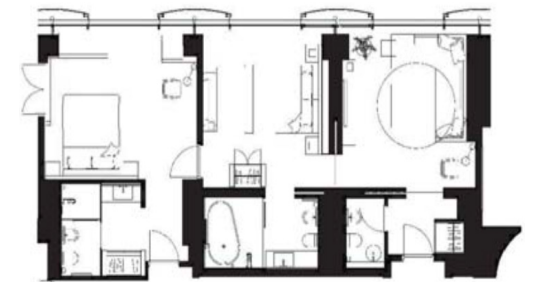

DELUXE SUITE CASTLE VIEW

Located on the seventh and eighth floors, the Deluxe Suites Castle View, spacious and bright, offer a view of the hill of Naples with Castel Sant'Elmo. Divided into two rooms, these suites are made up of two bedrooms with king-size beds, a bathroom with shower, a bathroom with tub and shower, a service bathroom and a comfortable living room, to offer a stay of luxury and absolute relaxation. These suites are equipped with an executive desk, designer furnishings and ultra-modern technological equipment.

With an area of approximately 74 sqm / 797 sqf, the Deluxe Suites Castle View can accommodate up to four adults and one child up to 12 years old thanks to the sofa bed. Cot available on request.