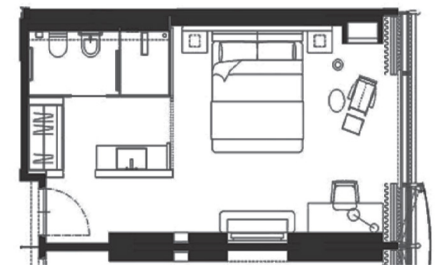

With an area of 29 sqm / 312 sqf, the Deluxe Front Rooms can accommodate up to two adults and one baby up to 2 years old. Cot available on request.